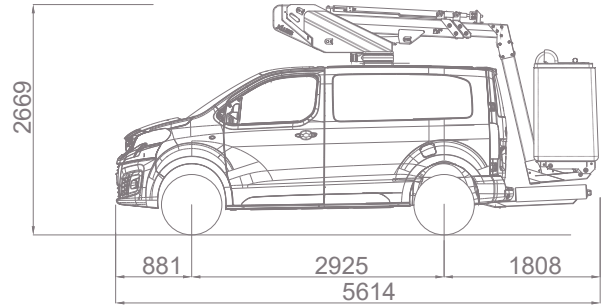

K20L

10.50m

TYPES OF VEHICLES

- PEUGEOT e-EXPERT L1H1
- BATTERY PACK «S» : 50kwh
- AUTONOMY : 230km WLTP*

100%
electric

10.50m
(34'5")

5.80m
(19'0")

8.50m
(27'11")

TYPES OF VEHICLES

- PEUGEOT e-EXPERT L2H1 TRQ
- BATTERY PACK «XL» : 75kwh
- AUTONOMY : 330km WLTP*

100%
electric

10.50m
(34'5")

5.80m
(19'0")

8.50m
(27'11")

420°

120kg

No outriggers

80 x 75 x 110cm

Hour
counter

≤ 3.5T

KL21B

11.40m

TYPES OF VEHICLES

- PEUGEOT e-EXPERT L2H1
- BATTERY PACK «S» : 50kwh
- AUTONOMY : 230km WLTP*

100%
electric

11.40m
(37'5")

6.50m
(21'4")

9.40m
(30'10")

360°

120kg

No outriggers

86 x 72 x 110cm