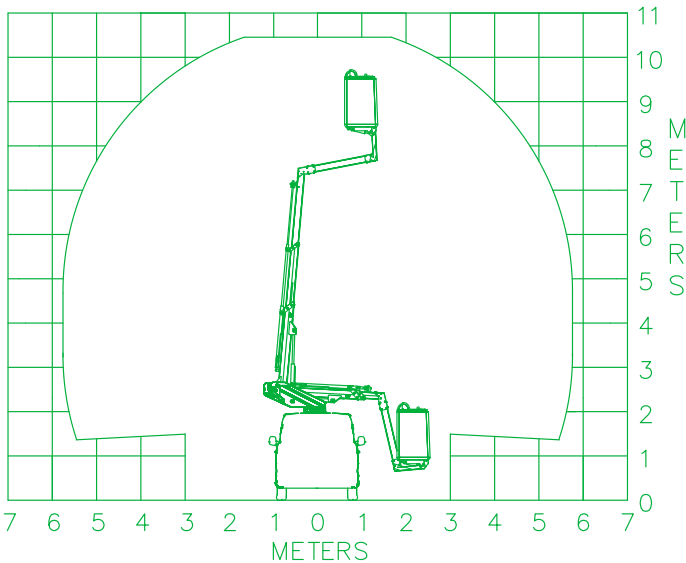

K20L

10.50m

TYPES OF VEHICLES

- PEUGEOT e-EXPERT L1H1
- BATTERY PACK «S» : 50kwh
- AUTONOMY : 230km WLTP*

100%
electric

10.50m
(34'5")

5.80m
(19'0")

8.50m
(27'11")

420°

120kg

No outriggers

80 x 75 x 110cm

Hour
counter

≤ 3.5T

K20L CUTAWAY

10.50m

TYPES OF VEHICLES

- PEUGEOT e-EXPERT L2H1 TRQ
- BATTERY PACK «XL» : 75kwh
- AUTONOMY : 330km WLTP*

100%
electric

10.50m
(34'5")

5.80m
(19'0")

8.50m
(27'11")

420°

120kg

100%
electric

11.40m
(37'5")

6.50m
(21'4")

9.40m
(30'10")

360°

120kg

No outriggers

86 x 72 x 110cm