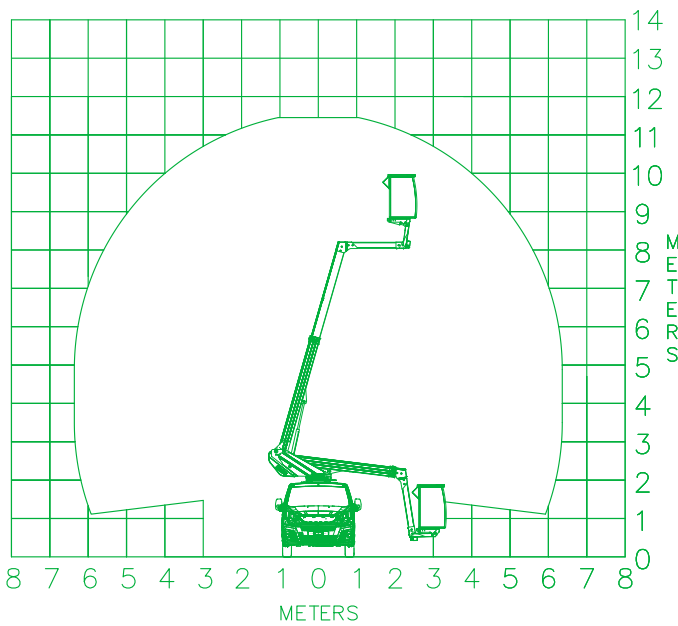

420°

120kg

No outriggers

80 x 75 x 110cm

Hour
counter

≤ 3.5T

K20L CUTAWAY

10.50m

No outriggers

80 x 75 x 110cm

Hour
counter

≤ 3.5T

KL21B

11.40m

TYPES OF VEHICLES

- PEUGEOT e-EXPERT L2H1
- BATTERY PACK «S» : 50kwh
- AUTONOMY : 230km WLTP*

100%
electric

11.40m
(37'5")

6.50m
(21'4")

9.40m
(30'10")

360°

120kg

No outriggers

86 x 72 x 110cm