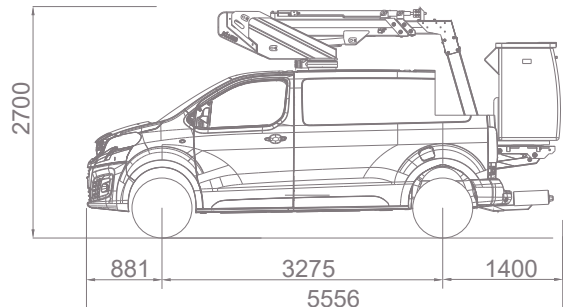

K20L

10.50m

TYPES OF VEHICLES

- PEUGEOT e-EXPERT L1H1
- BATTERY PACK «S» : 50kwh
- AUTONOMY : 230km WLTP*

100%
electric

10.50m
(34'5")

5.80m
(19'0")

8.50m
(27'11")

420°

120kg

No outriggers

80 x 75 x 110cm

Hour
counter

≤ 3.5T

K20L CUTAWAY

10.50m

TYPES OF VEHICLES

- PEUGEOT e-EXPERT L2H1 TRQ
- BATTERY PACK «XL» : 75kwh
- AUTONOMY : 330km WLTP*

100%
electric

10.50m
(34'5")

5.80m
(19'0")

8.50m
(27'11")

420°

120kg

No outriggers

80 x 75 x 110cm

Hour
counter

≤ 3.5T

KL21B

11.40m

TYPES OF VEHICLES

- PEUGEOT e-EXPERT L2H1
- BATTERY PACK «S» : 50kwh
- AUTONOMY : 230km WLTP*