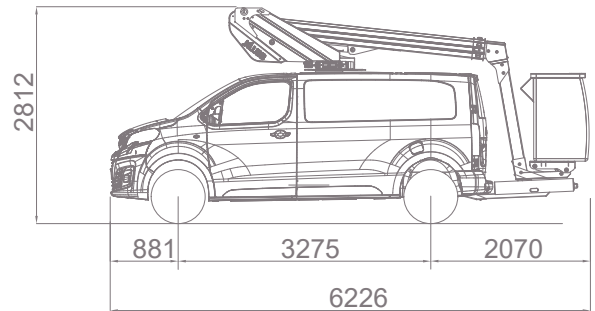

K20L

10.50m

TYPES OF VEHICLES

- PEUGEOT e-EXPERT L1H1
- BATTERY PACK «S» : 50kwh
- AUTONOMY : 230km WLTP*

100%
electric

10.50m
(34'5")

5.80m
(19'0")

8.50m
(27'11")

TYPES OF VEHICLES

- PEUGEOT e-EXPERT L2H1 TRQ
- BATTERY PACK «XL» : 75kwh
- AUTONOMY : 330km WLTP*

100%
electric

10.50m
(34'5")

5.80m
(19'0")

8.50m
(27'11")

420°

120kg

No outriggers

80 x 75 x 110cm

Hour
counter

≤ 3.5T

KL21B

11.40m

TYPES OF VEHICLES

- PEUGEOT e-EXPERT L2H1
- BATTERY PACK «S» : 50kwh
- AUTONOMY : 230km WLTP*

100%
electric

11.40m
(37'5")

6.50m
(21'4")

9.40m
(30'10")

360°

120kg

No outriggers

86 x 72 x 110cm