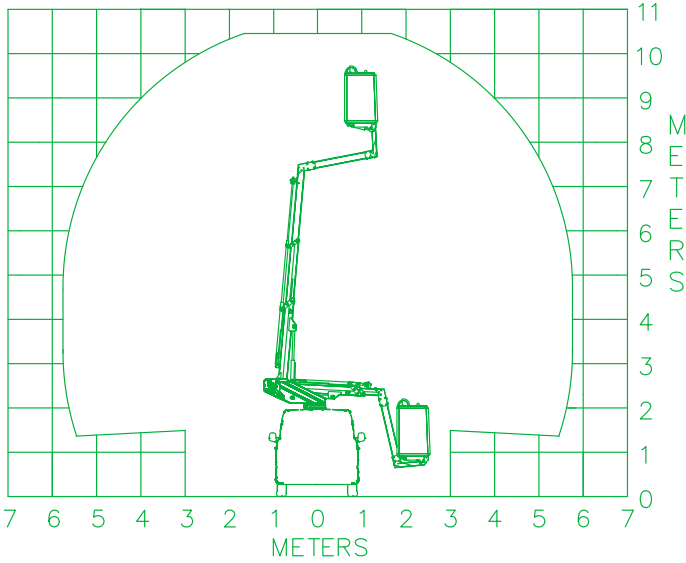

K20L

10.50m

TYPES OF VEHICLES

- PEUGEOT e-EXPERT L1H1
- BATTERY PACK «S» : 50kwh
- AUTONOMY : 230km WLTP*

100%
electric

10.50m
(34'5")

5.80m
(19'0")

8.50m
(27'11")

420°

120kg

No outriggers

80 x 75 x 110cm

Hour
counter

≤ 3.5T

K20L CUTAWAY

10.50m

TYPES OF VEHICLES

- PEUGEOT e-EXPERT L2H1 TRQ
- BATTERY PACK «XL» : 75kwh
- AUTONOMY : 330km WLTP*

100%
electric

10.50m
(34'5")

5.80m
(19'0")

8.50m
(27'11")

420°

120kg

100%
electric

11.40m
(37'5")

6.50m
(21'4")

9.40m
(30'10")

360°

120kg

No outriggers

86 x 72 x 110cm