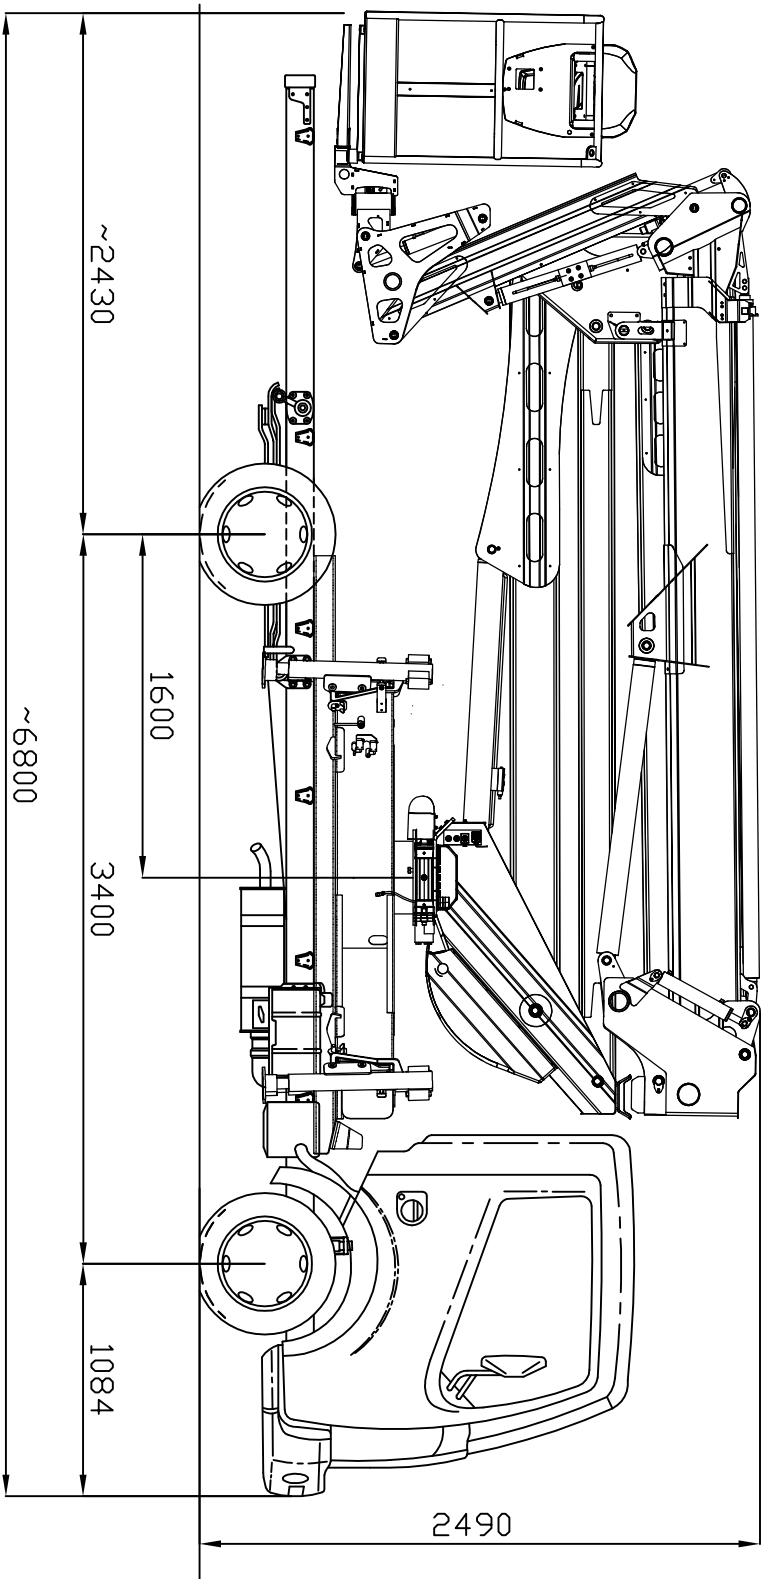

PIATTAFORMA AERIAL WORKING PLATFORM	
21DJ	
VEICOLI	TRUCK
-	
PTT/GWV 3,5t	

	
CODICE N010.1228	
DATA 29/04/2015	MOD. _____